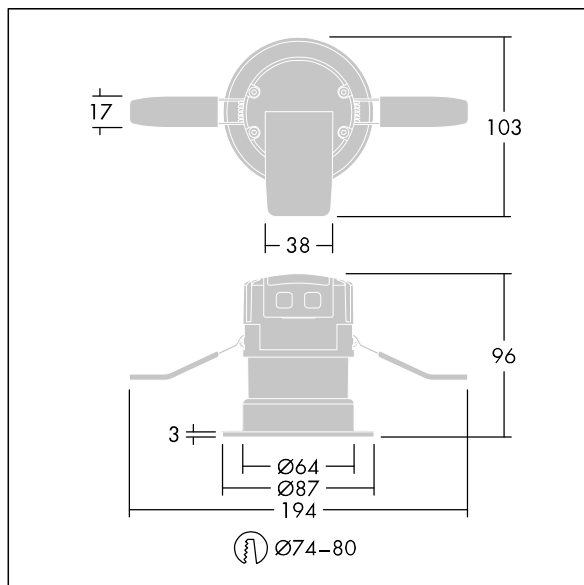

Chalice 74

THORN

96631506 CHAL 74 LED900-840 WFL IP65 WHM

RoHS	T _a 0 +40	IP ₂₀ 65	IK04		CE			650 °C
------	-------------------------	------------------------	------	--	----	--	--	--------

Chalice 74

A ceiling recessed, fire-rated, LED downlight. Integral LED driver, suitable for use with leading edge dimmer switches. IP65 (IP20 from above), IK04, Class II electrical (this product is not earthed). Supplied with wide flood (48°) PMMA lens and matt die-cast aluminium bezel. Body: steel with aluminium heatsink. Spring clips make the product suitable for tool-free mounting in ceiling thicknesses of 1-25mm in a Ø74-80mm cutout. Tool-free wiring with a fully detachable connector and push-fit terminal block enabling loop-in/loop-out. Complete with 4000K LED. Fully fire rated for 30, 60 and 90 minute ceilings.

Dimensions: Ø87 x 77 mm
Luminaire input power: 9.4 W
Luminaire luminous flux: 950 lm
Luminaire efficacy: 101 lm/W
Weight: 0.4 kg

TLG_CHLC_F_74PDB.jpg

TLG_CH74_M_LDHO.wmf

This product contains a light source of energy efficiency class E.