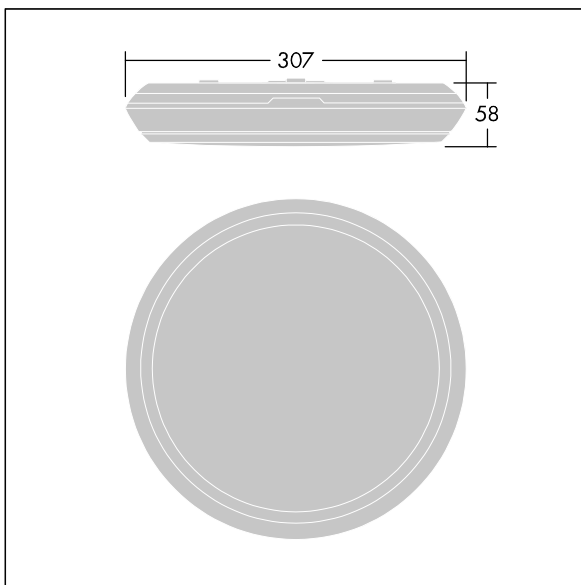

TLG_KATO_M_RD_LDS.wmf

This product contains a light source of energy efficiency class C.

All values marked with an * are rated values. Thorn uses tried and tested components from leading suppliers, however there may be isolated instances of technology-related failures of individual LEDs during the rated product lifetime. International standards set the tolerance in initial flux and connected load at ±10%. Unless stated otherwise, the values apply to an ambient temperature of 25°C.

Thorn Lighting is constantly developing and improving its products. The right is reserved to change specifications without prior notification or public announcement.
© Thorn Lighting