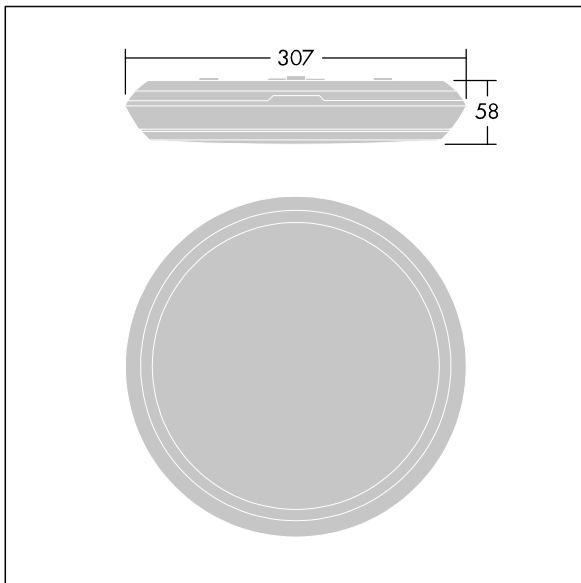

## 96631327 KAT RD 1000-840 COR MWS

### Katona

A very slim, round functional LED luminaire. Fixed output LED driver. Body: polycarbonate. Diffuser: opal polycarbonate. Class II electrical, IP65, IK10. With integral motion sensor for corridor function control (master). Complete with 4000K LED. Suitable for direct mounting to wall or ceiling. Loop-in, loop-out is possible for cables up to 2.5mm<sup>2</sup>. BESA compatible.

Dimensions: Ø307 x 58 mm  
 Luminaire input power: 8.3 W  
 Luminaire luminous flux: 950 lm  
 Luminaire efficacy: 114 lm/W  
 Weight: 1.09 kg

TLG\_KATO\_F\_RD\_PDB.jpg

TLG\_KATO\_M\_RD\_LDS.wmf

This product contains a light source of energy efficiency class C.