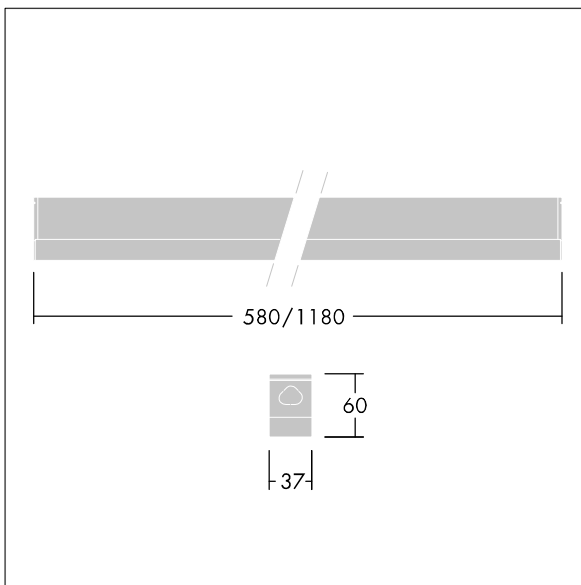

Equaline Mini

96630781 EQUAMINI L580 LED2100-840 HFX

IP20 IK06      T_a35

Equaline Mini

A slim Surface mounted LED batten luminaire. Electronic, DALI dimmable control gear. Class I electrical. IP20, IK06. Body: extruded aluminium anodised finish. Diffuser: opal polycarbonate plastic. End-cap: Dual-colour injected polycarbonate plastic. Electrical connection via flap in rear of body. Continuous linking possible. Complete with 4000K LED

Dimensions: 580 x 37 x 60 mm
 Luminaire input power: 18.8 W
 Luminaire luminous flux: 2189 lm
 Luminaire efficacy: 116 lm/W
 Weight: 0.75 kg

TLG_EQUM_F_ST.jpg

TLG_EQUM_M_LD1.wmf

This product contains a light source of energy efficiency class C.