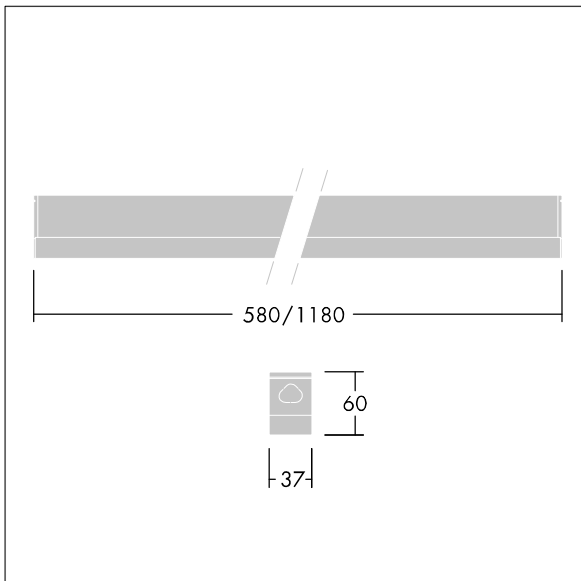

Equaline Mini

THORN

96630775 EQUAMINI L1180 LED3800-830 HFX

IP20 IK06     

Equaline Mini

A slim Surface mounted LED batten luminaire. Electronic, DALI dimmable control gear. Class I electrical. IP20, IK06. Body: extruded aluminium anodised finish. Diffuser: opal polycarbonate plastic. End-cap: Dual-colour injected polycarbonate plastic. Electrical connection via flap in rear of body. Continuous linking possible. Complete with 3000K LED

Dimensions: 1180 x 37 x 60 mm
Luminaire input power: 36.3 W
Luminaire luminous flux: 4164 lm
Luminaire efficacy: 115 lm/W
Weight: 1.15 kg

TLG_EQUM_F_LT.jpg

TLG_EQUM_M_LD1.wmf

This product contains a light source of energy efficiency class D.