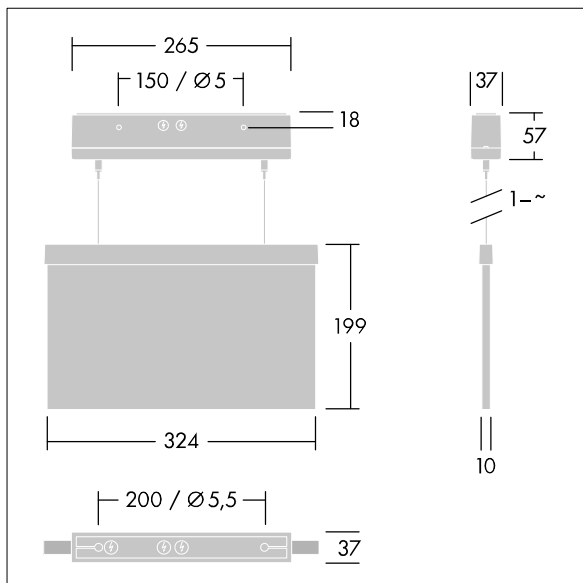

Voyager Style

THORN

96222370 VOYAGER STYLE 150 MS-WF15 ECS SM-S WH

IP40 IK03  T_{a-10}
 $+40$

Voyager Style

Ultra slim LED escape sign luminaire for suspended, wall or ceiling mounting; recessed ceiling mounting possible with optional recessed ceiling frame; Luminaire for central emergency light supply, for single luminaire monitoring via Powerline on the CPS system, settable emergency light level; ; housing made of polycarbonate white; luminaire easy to install; Quick fit terminal block, through wiring possible up to 2,5 mm²; supplied with a set of ISO 7010 mountable direction signs (left, right, up, down and blank) for viewing from a maximum distance of 30 m; mounting of signs with discrete mounting pins; zero maintenance thanks to LED technology; service life of 50,000 h at constant luminous flux; uniform backlighting of pictogram; luminance > 500 cd/m² in the white region; Power supply: 220/240 V AC; Luminaire input power: 6.7 W; degree of protection: IP40, class of protection: Class II electrical (this product is not earthed); Impact strength: Impact strength: IK03; Dimensions: 265 x 37 x 57 mm; weight: 1.39 kg

TLG_VYST_F_150MSWF.jpg

TLG_VYST_M_150MC.wmf

All values marked with an * are rated values. Unless stated otherwise, the values apply to an ambient temperature of 25°C.

Thorn Lighting is constantly developing and improving its products. The right is reserved to change specifications without prior notification or public announcement.
© Thorn Lighting