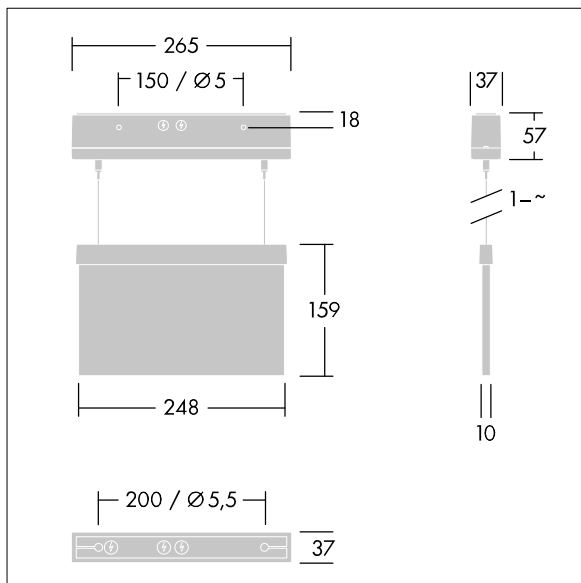

Voyager Style

THORN

96222366 VOYAGER STYLE 115 MS-WF15 ECS SM-S WH

IP40 IK03  T_{a-10}
 $+40$

Voyager Style

Ultra slim LED escape sign luminaire for suspended, wall or ceiling mounting; recessed ceiling mounting possible with optional recessed ceiling frame; Luminaire for central emergency light supply, for single luminaire monitoring via Powerline on the CPS system, settable emergency light level; ; housing made of polycarbonate white; luminaire easy to install; Quick fit terminal block, through wiring possible up to 2,5 mm²; supplied with a set of ISO 7010 mountable direction signs (left, right, up, down and blank) for viewing from a maximum distance of 23 m; mounting of signs with discrete mounting pins; zero maintenance thanks to LED technology; service life of 50,000 h at constant luminous flux; uniform backlighting of pictogram; luminance > 500 cd/m² in the white region; Power supply: 220/240 V AC; Luminaire input power: 5.7 W; degree of protection: IP40, class of protection: Class II electrical (this product is not earthed); Impact strength: Impact strength: IK03; Dimensions: 265 x 37 x 57 mm; weight: 1.01 kg

TLG_VYST_F_115MSWF.jpg

TLG_VYST_M_115MC.wmf

All values marked with an * are rated values. Unless stated otherwise, the values apply to an ambient temperature of 25°C.

Thorn Lighting is constantly developing and improving its products. The right is reserved to change specifications without prior notification or public announcement.
© Thorn Lighting