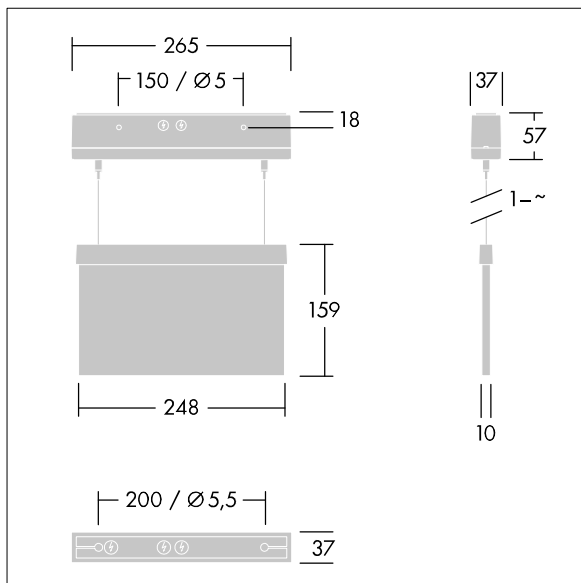

Voyager Style

THORN

96222365 VOYAGER STYLE 115 MS-WF15 ECC SM-S WH

IP40 IK03  T_{a-10}
 $+40$

Voyager Style

Ultra slim LED escape sign luminaire for suspended, wall or ceiling mounting; recessed ceiling mounting possible with optional recessed ceiling frame; Luminaire for central emergency light supply, with circuit monitoring, without single monitoring of the luminaire; ; housing made of polycarbonate white; luminaire easy to install; Quick fit terminal block, through wiring possible up to 2,5 mm²; supplied with a set of ISO 7010 mountable direction signs (left, right, up, down and blank) for viewing from a maximum distance of 23 m; mounting of signs with discrete mounting pins; zero maintenance thanks to LED technology; service life of 50,000 h at constant luminous flux; uniform backlighting of pictogram; luminance > 500 cd/m² in the white region; Power supply: 220/240 V AC; Luminaire input power: 5 W; degree of protection: IP40, class of protection: Class II electrical (this product is not earthed); Impact strength: Impact strength: IK03; Dimensions: 265 x 37 x 57 mm; weight: 0.96 kg

TLG_VYST_F_115MSWF.jpg

TLG_VYST_M_115MC.wmf

All values marked with an * are rated values. Unless stated otherwise, the values apply to an ambient temperature of 25°C.

Thorn Lighting is constantly developing and improving its products. The right is reserved to change specifications without prior notification or public announcement.
© Thorn Lighting