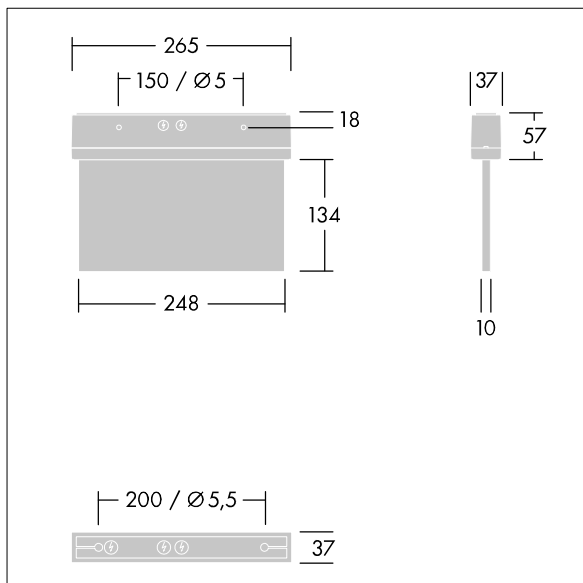

Voyager Style

THORN

96222362 VOYAGER STYLE 115 MS ECS SM-S WH

IP43 IK03  T_{a-10}
 $+40$

Voyager Style

Ultra slim LED escape sign luminaire for surface mounted, wall or ceiling mounting; recessed ceiling mounting possible with optional recessed ceiling frame; Luminaire for central emergency light supply, for single luminaire monitoring via Powerline on the CPS system, settable emergency light level; ; housing made of polycarbonate ; luminaire easy to install; Quick fit terminal block, through wiring possible up to 2,5 mm²; supplied with a set of ISO 7010 mountable direction signs (left, right, up, down and blank) for viewing from a maximum distance of 23 m; mounting of signs with discrete mounting pins; zero maintenance thanks to LED technology; service life of 50,000 h at constant luminous flux; uniform backlighting of pictogram; luminance > 500 cd/m² in the white region; Power supply: 220/240 V AC; Luminaire input power: 5.7 W; degree of protection: IP43, class of protection: Class II electrical (this product is not earthed); Impact strength: Impact strength: IK03; Dimensions: 265 x 37 x 191 mm; weight: 0.9 kg

TLG_VYST_F_115MS.jpg

TLG_VYST_M_115MFS.wmf

All values marked with an * are rated values. Unless stated otherwise, the values apply to an ambient temperature of 25°C.

Thorn Lighting is constantly developing and improving its products. The right is reserved to change specifications without prior notification or public announcement.
© Thorn Lighting