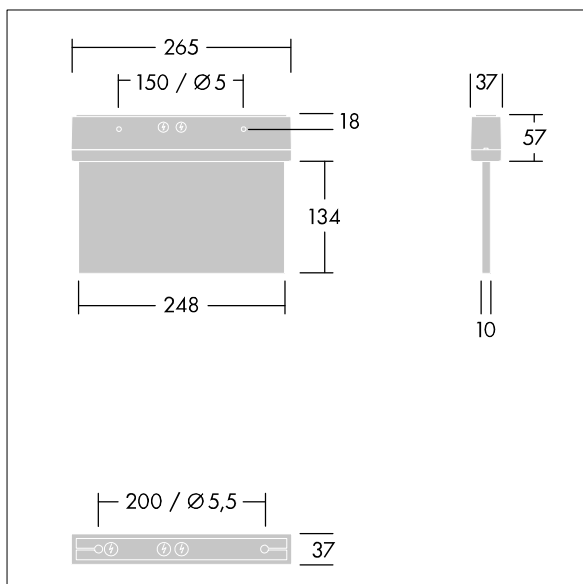

TLG_VYST_M_115MFS.wmf

All values marked with an * are rated values. Unless stated otherwise, the values apply to an ambient temperature of 25°C.

Thorn Lighting is constantly developing and improving its products. The right is reserved to change specifications without prior notification or public announcement.
© Thorn Lighting