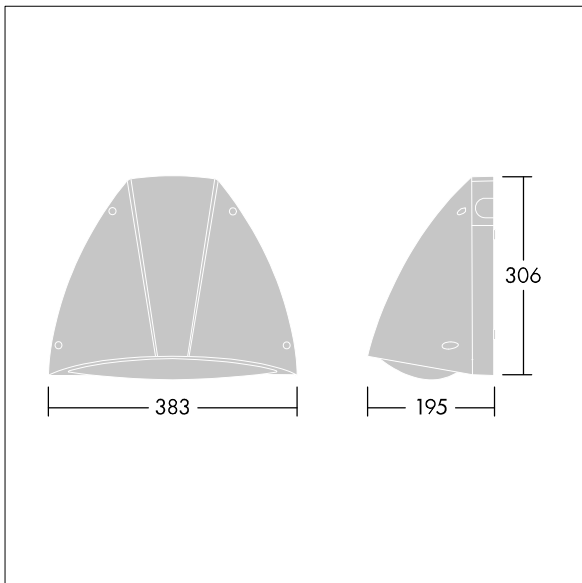

Piazza II LED

9666264 PIAZZA II LED 2700-840 HF P ANT

IP65	IK10						T _a -20 +40
------	------	--	--	--	--	--	---------------------------

Piazza II LED

A robust Wall mounted luminaire. Electronic, fixed output control gear. Back plate: die-cast aluminium, painted anthracite. Body: anthracite polycarbonate. Ø20mm cable entry via rear or side conduit entries, BESA compatible. IP65, IK10. Complete with 4000K LED. Equipped with Mini Photocell.

Dimensions: 381 x 196 x 305 mm
 Luminaire input power: 25 W
 Luminaire luminous flux: 2910 lm
 Luminaire efficacy: 116 lm/W
 Weight: 2.8 kg

TLG_PIA2_F_PDB.jpg

TLG_PIA2_M_LD1.wmf

This product contains a light source of energy efficiency class E.