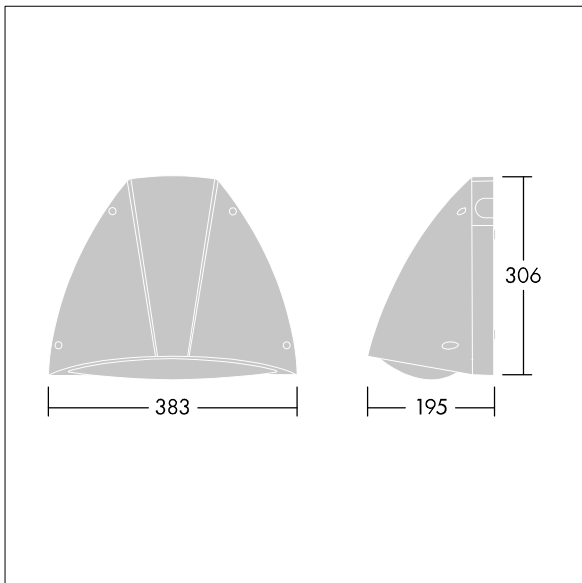

## Piazza II LED

96666262 PIAZZA II LED 2700-840 HF E3 ANT

IP65	IK10						T <sub>a</sub> 0 +25
------	------	--	--	--	--	--	-------------------------

### Piazza II LED

A robust Wall mounted luminaire. Electronic, fixed output control gear with 3 hour, manual test, emergency lighting circuit. Back plate: die-cast aluminium, painted anthracite. Body: anthracite polycarbonate. Ø20mm cable entry via rear or side conduit entries, BESA compatible. IP65, IK10. Complete with 4000K LED.

Dimensions: 381 x 196 x 305 mm  
 Luminaire input power: 25 W  
 Luminaire luminous flux: 2910 lm  
 Luminaire efficacy: 116 lm/W  
 Weight: 3.1 kg

TLG\_PIA2\_F\_PDB.jpg

TLG\_PIA2\_M\_LD1.wmf

This product contains a light source of energy efficiency class E.