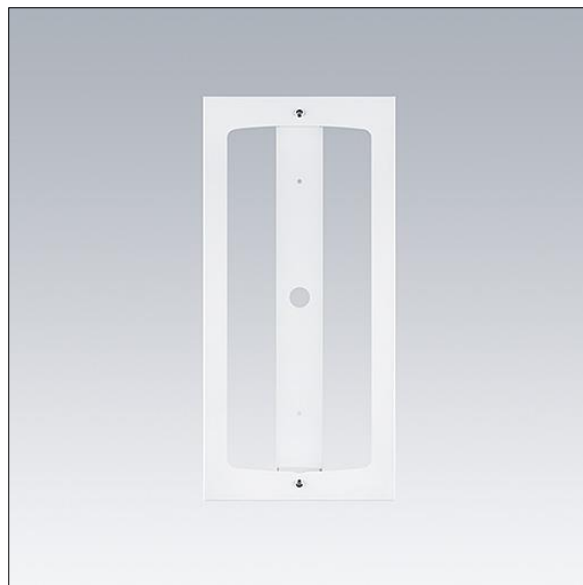

# Voyager Solid

96629770 VOYAGER SOLID L FSR WH

THORN

## Voyager Solid

Frame to adapt large Voyager Solid surface mounted luminaire to recessed. 45mm ceiling void is required.

TLG\_VYSO\_F\_FRAMEL.jpg

TLG\_VYSO\_M\_FRAMEL.wmf

All values marked with an \* are rated values. Unless stated otherwise, the values apply to an ambient temperature of 25°C.