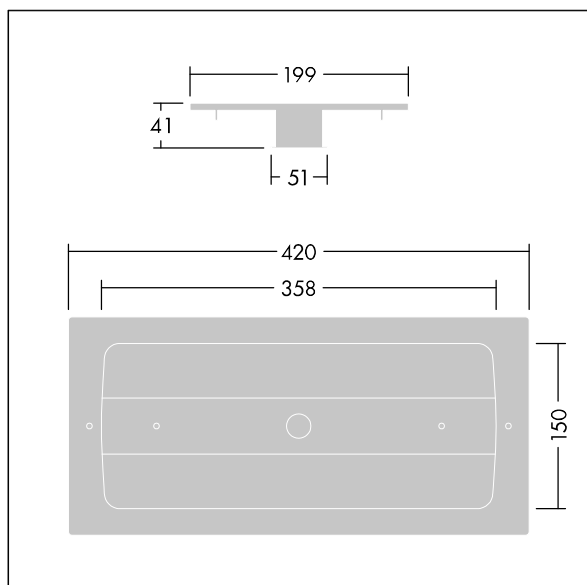

# Voyager Solid

96629770 VOYAGER SOLID L FSR WH

THORN

## Voyager Solid

Frame to adapt large Voyager Solid surface mounted luminaire to recessed. 45mm ceiling void is required.

TLG\_VYSO\_F\_FRAMEL.jpg

TLG\_VYSO\_M\_FRAMEL.wmf

All values marked with an \* are rated values. Unless stated otherwise, the values apply to an ambient temperature of 25°C.