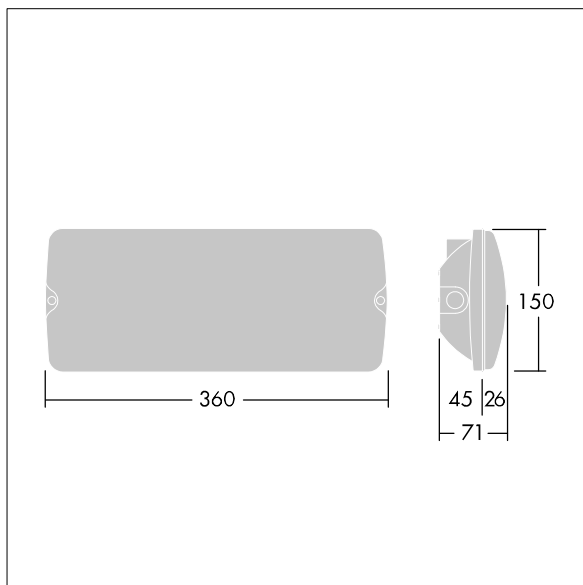

Voyager Solid

THORN

96629766 VOYAGER SOLID L MS E3D-S WH

IEC EN 60598-1 RG 1	IP65	IK07	CE	T _a 5 40
---------------------------	------	------	----	------------------------

Voyager Solid

Surface mounted LED emergency lighting luminaire for ceiling and wall. Electronic, fixed output control gear with 3 hour, Self/DALI Addressable test, emergency lighting circuit. Body: large size, white polycarbonate. Cover: transparent polycarbonate. Class II electrical (this product is not earthed), IP65. Internal ISO legends available for 26m viewing distance (96629768, to be ordered separately).

Dimensions: 360 x 150 x 71 mm

Luminaire input power: 3 W

Weight: 0.9 kg

TLG_VYSO_F_OPL.jpg

TLG_VYSO_M_LDL.wmf

All values marked with an * are rated values. Thorn uses tried and tested components from leading suppliers, however there may be isolated instances of technology-related failures of individual LEDs during the rated product lifetime. International standards set the tolerance in initial flux and connected load at $\pm 10\%$. Unless stated otherwise, the values apply to an ambient temperature of 25°C.