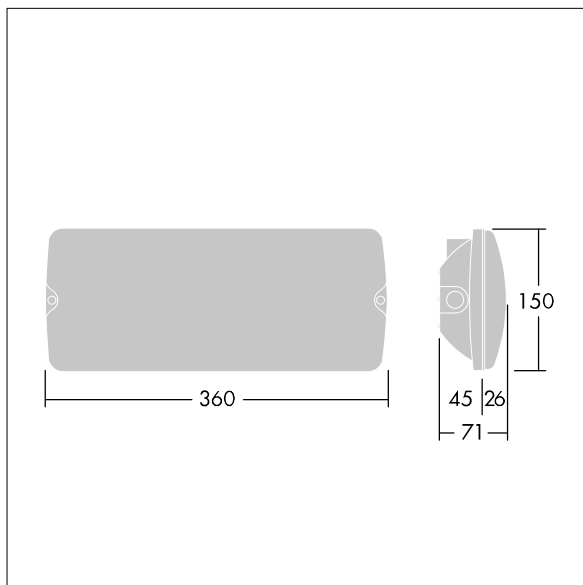

Voyager Solid

THORN

96629765 VOYAGER SOLID L MS E3T-S WH

IEC EN 60598-1 RG 1	IP65	IK07	CE	T _a 5 40
---------------------------	------	------	----	------------------------

Voyager Solid

Surface mounted LED emergency lighting luminaire for ceiling and wall. Electronic, fixed output control gear Luminaire with local battery supply for 3 h emergency lighting in maintained or non-maintained mode, with automatic test (auto-test) via the luminaire, display of luminaire status via status LED. Body: large size, white polycarbonate. Cover: transparent polycarbonate. Class II electrical (this product is not earthed), IP65. Internal ISO legends available for 26m viewing distance (96629768, to be ordered separately).

Dimensions: 360 x 150 x 71 mm
Luminaire input power: 3.5 W
Weight: 0.9 kg

TLG_VYSO_F_OPL.jpg

TLG_VYSO_M_LDL.wmf

All values marked with an * are rated values. Thorn uses tried and tested components from leading suppliers, however there may be isolated instances of technology-related failures of individual LEDs during the rated product lifetime. International standards set the tolerance in initial flux and connected load at $\pm 10\%$. Unless stated otherwise, the values apply to an ambient temperature of 25°C.