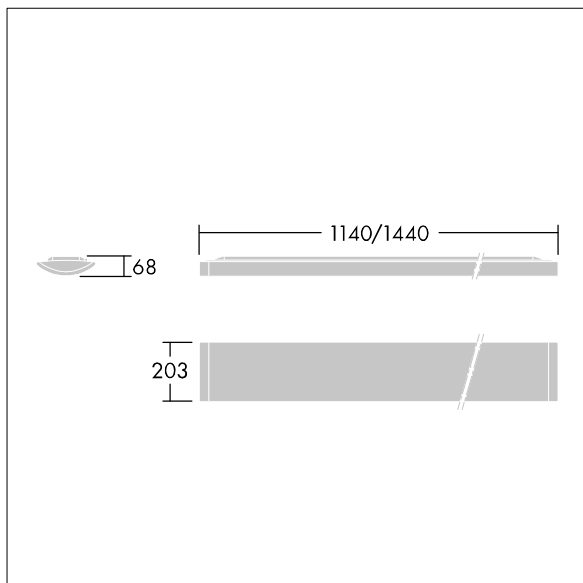

IQ Wave SP

96628947 IQ SURF L LED4900-840 HFIX

THORN

IP40	IK05					650°C	T _a -20 +25
------	------	--	--	--	--	-------	---------------------------

IQ Wave SP

A lightweight, Surface mounted, LED luminaire with MV Tech optic. Electronic, DALI dimmable control gear. Class I electrical, IP40, IK05. Body, diffuser, frame and endcaps: polycarbonate finished in white (close to RAL9016). Gear tray: pre-coated white steel. Complete with 4000K LED

Dimensions: 1440 x 210 x 70 mm
Luminaire input power: 42 W
Luminaire luminous flux: 4900 lm
Luminaire efficacy: 117 lm/W
weight: 5 kg

TLG_IQSU_F_SUP_PDB.jpg

TLG_IQSU_M_SUR.wmf

This product contains a light source of energy efficiency class D.