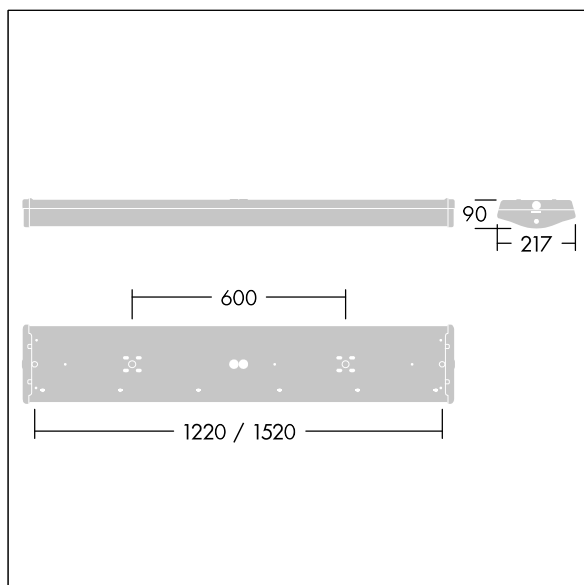

## College

A high performance, Surface mounted, LED luminaire.  
Electronic, fixed output control gear with 3 hour, manual test, emergency lighting circuit. Class I electrical, IP44.  
Body: white painted steel. End caps: white polycarbonate with a curved, precision extruded clear prismatic polycarbonate diffuser. Ø21.5mm cable entry hole in the centre of the back spine with optional cable entry through each end cap. Fitting supplied with sealing grommets and innovative "quick fix" horseshoe and sliding washers for direct screw fixing to surface, fixing centres 1150mm. Standard BESA fixings. Can be suspended using wire suspension accessory kit (to be ordered separately). 4 x 2 x 2.5mm<sup>2</sup> piano key terminal block. Complete with 4000K LED

Dimensions: 1220 x 217 x 90 mm

Luminaire input power: 17 W

Weight: 4.09 kg

TLG\_CLLG\_F\_P1.jpg

TLG\_CLLG\_M\_LD1.wmf

This product contains a light source of energy efficiency class D.

All values marked with an \* are rated values. Thorn uses tried and tested components from leading suppliers, however there may be isolated instances of technology-related failures of individual LEDs during the rated product lifetime. International standards set the tolerance in initial flux and connected load at ±10%. Unless stated otherwise, the values apply to an ambient temperature of 25°C.