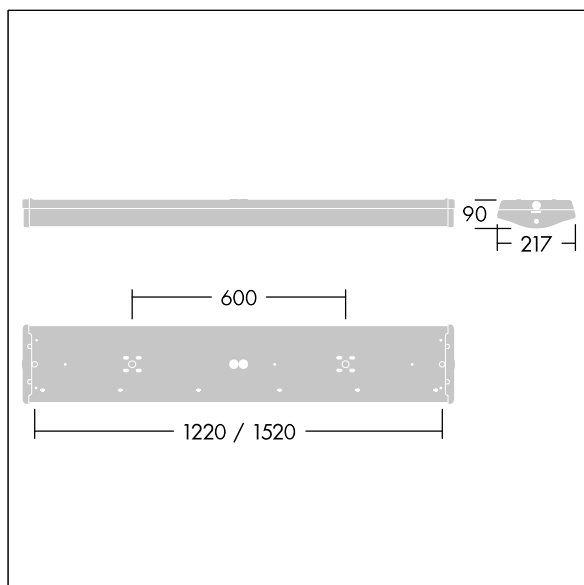

College

96628919 COLLEGE 4650-840 HF E3 L1500

THORN

IP44	IK05					850°C	T _a 0 +25
------	------	--	--	--	--	-------	-------------------------

College

A high performance, Surface mounted, LED luminaire.
Electronic, fixed output control gear with 3 hour, manual test, emergency lighting circuit. Class I electrical, IP44.
Body: white painted steel. End caps: white polycarbonate with a curved, precision extruded clear prismatic polycarbonate diffuser. Ø21.5mm cable entry hole in the centre of the back spine with optional cable entry through each end cap. Fitting supplied with sealing grommets and innovative "quick fix" horseshoe and sliding washers for direct screw fixing to surface, fixing centres 1450mm. Standard BESA fixings. Can be suspended using wire suspension accessory kit (to be ordered separately). 4 x 2 x 2.5mm² piano key terminal block. Complete with 4000K LED

Dimensions: 1520 x 217 x 90 mm

Luminaire input power: 36.5 W

Weight: 4.9 kg

TLG_CLLG_F_P1.jpg

TLG_CLLG_M_LD1.wmf

This product contains light sources of energy efficiency class D.

All values marked with an * are rated values. Thorn uses tried and tested components from leading suppliers, however there may be isolated instances of technology-related failures of individual LEDs during the rated product lifetime. International standards set the tolerance in initial flux and connected load at ±10%. Unless stated otherwise, the values apply to an ambient temperature of 25°C.