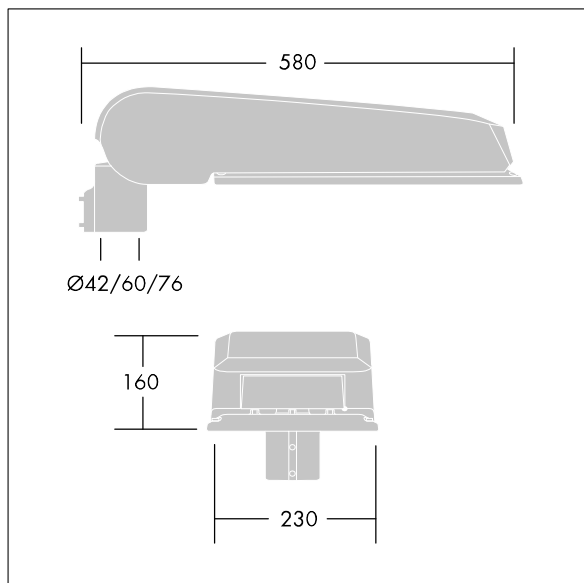

### CiviTEQ

A large size LED road lighting lantern with 72 LEDs driven at 700mA with Road & Comfort optic. Electronic, fixed output control gear. Class I electrical, IP66, IK08. Housing: die-cast aluminium (EN AC-44300), Light grey 150 sanded textured (close to RAL9006). Enclosure: toughened flat glass. Screws: stainless steel, Ecolubric® treated. Supplied with Ø42mm spigot adaptor which can be fitted for post-top (0°/5°/10° tilt) or side-entry (-20°/-15°/-10°/-5°/0° tilt). Equipped with 50% power reduction circuit, effective 3 hours before and 5 hours after a calculated midnight. It can be deactivated at installation with an easily accessible internal switch. Complete with 4000K LED. Surge protection: 10kV single pulse common mode and 8kV multipulse common mode and 6kV multipulse differential mode. If permanent DALI system is connected, 6kV multipulse common and differential mode.

Dimensions: 580 x 230 x 160 mm  
 Luminaire input power: 149 W  
 Luminaire luminous flux: 22827 lm  
 Luminaire efficacy: 153 lm/W  
 Weight: 9.2 kg  
 Scx: 0.115 m<sup>2</sup>

TLG\_CTEQ\_F\_LMTP72LEDPDB.jpg