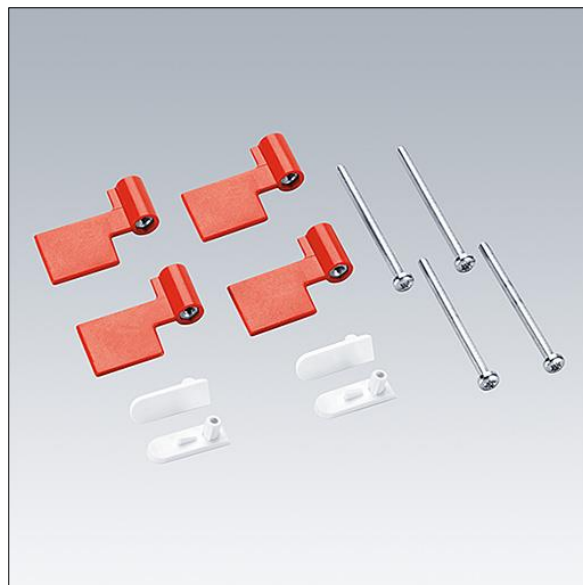

IQ Wave

96628290 IQ WAVE RED FLAG PULL UP KIT

THORN

IQ Wave

Accessory kit for pull up installation of 600x600mm IQ Wave recessed luminaires.

TLG_IQWV_F_INST1A.jpg