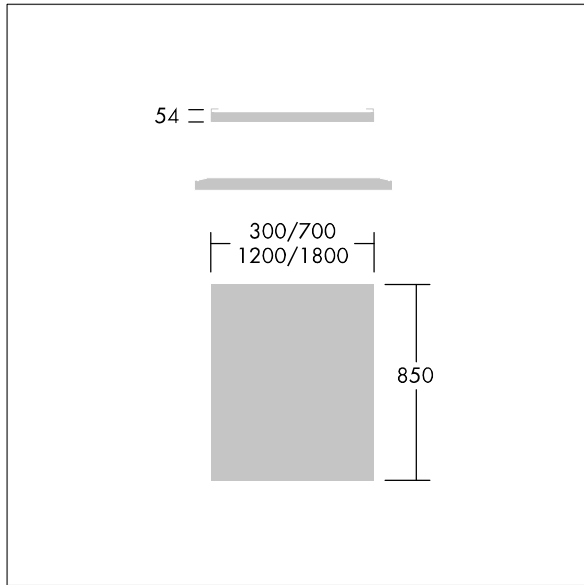

# Arena Symphony

96628183 ARENA LED INFILL 1800MM

THORN

## Arena Symphony

Infill panel for Arena Symphony LED system.

Dimensions: 1800 x 850 x 50 mm

Weight: 15.5 kg

TLG\_ARNS\_M\_RAFT.wmf