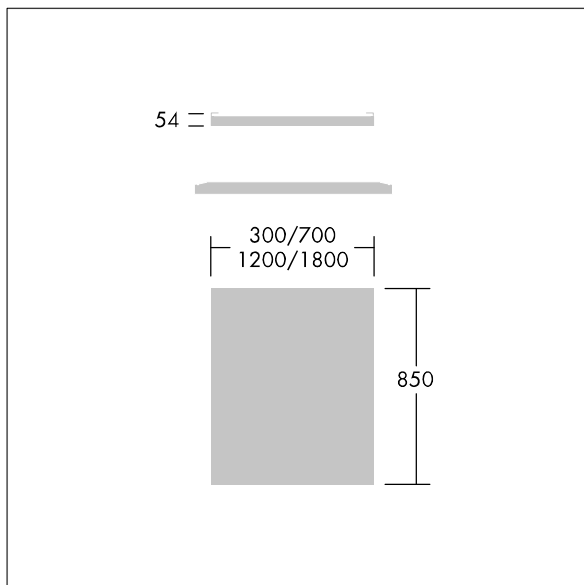

## Arena Symphony

Infill panel for Arena Symphony LED system.

Dimensions: 1200 x 850 x 50 mm

Weight: 10.5 kg

ZS\_ERS\_F\_96628182\_1.jpg

TLG\_ARNS\_M\_RAFT.wmf

All values marked with an \* are rated values. Unless stated otherwise, the values apply to an ambient temperature of 25°C.