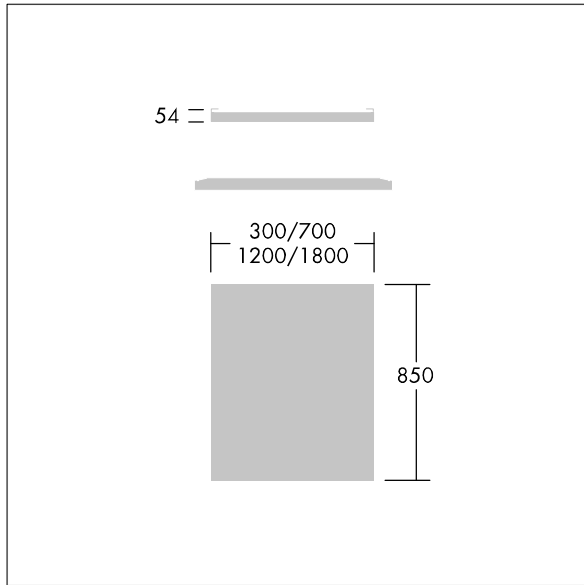

Arena Symphony

96628180 ARENA LED INFILL 300MM

THORN

Arena Symphony

Infill panel for Arena Symphony LED system.

Dimensions: 300 x 850 x 50 mm

Weight: 2.5 kg

TLG_ARNS_M_RAFT.wmf