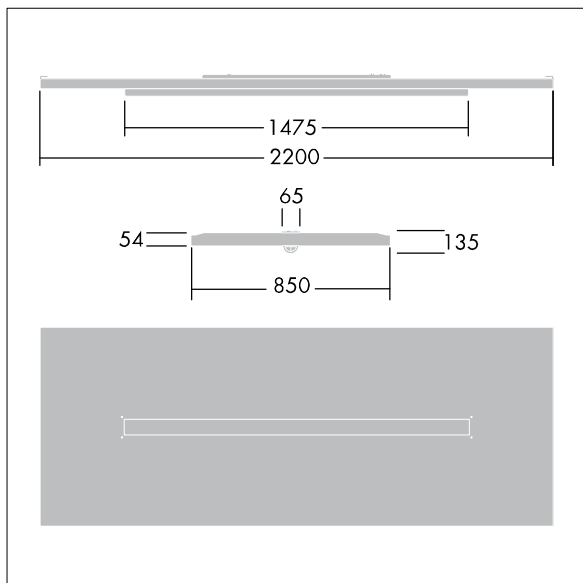

Dimensions: 2200 x 850 x 135 mm

Luminaire input power: 54.9 W

Luminaire luminous flux: 6500 lm

Luminaire efficacy: 118 lm/W

Weight: 22.3 kg

TLG_ARNS_F_EDP.jpg

TLG_ARNS_M_LD2.wmf

All values marked with an * are rated values. Thorn uses tried and tested components from leading suppliers, however there may be isolated instances of technology-related failures of individual LEDs during the rated product lifetime. International standards set the tolerance in initial flux and connected load at $\pm 10\%$. Unless stated otherwise, the values apply to an ambient temperature of 25°C.