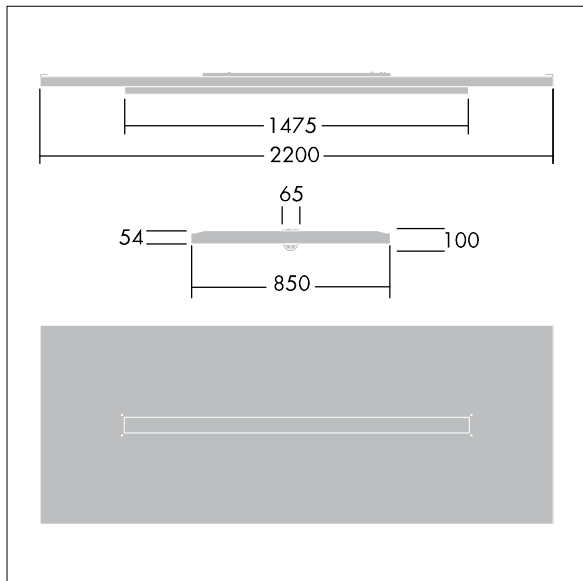

Dimensions: 2200 x 850 x 100 mm

Luminaire input power: 44 W

Luminaire luminous flux: 4900 lm

Luminaire efficacy: 111 lm/W

Weight: 23.7 kg

TLG_ARNS_F_EFL.jpg

TLG_ARNS_M_LD1.wmf

All values marked with an * are rated values. Thorn uses tried and tested components from leading suppliers, however there may be isolated instances of technology-related failures of individual LEDs during the rated product lifetime. International standards set the tolerance in initial flux and connected load at $\pm 10\%$. Unless stated otherwise, the values apply to an ambient temperature of 25°C.