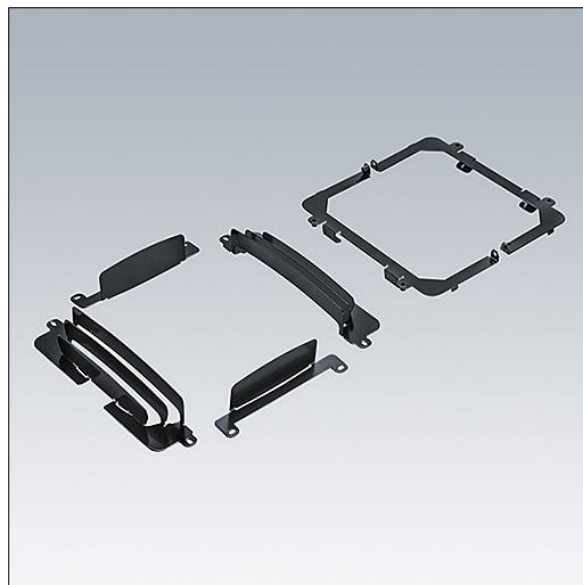

Areaflood Pro

96645108 AFP S LOUVRES F+B

THORN

Areaflood Pro

Louvre kit for Areaflood Pro small, with more than 15 configurations. The light can be cut-off from the front, back, left or right but there is also the possibility to do all at the same time thanks to a smart design. Can be installed before or after installation on site. Finished black (close to RAL9005).