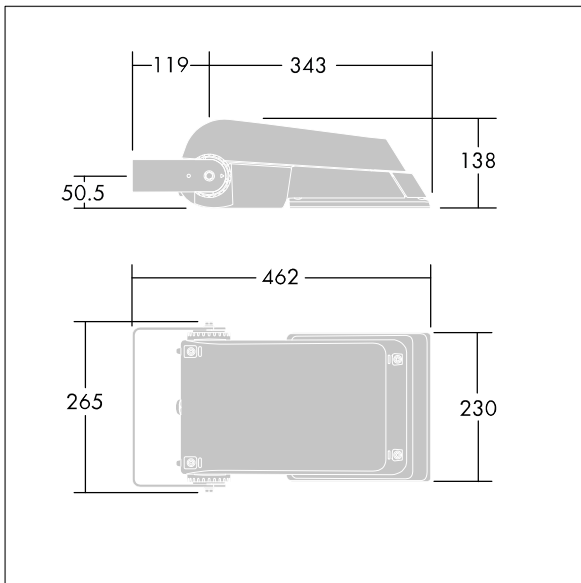

Areaflood Pro

96644853 AFP S 36L70-740 A4 HFX CL1 GY

Areaflood Pro

A compact, lightweight, general purpose LED area floodlight. With small body, driving 36 LEDs at 700mA with asymmetrical 40° light distribution. IP66, IK08, Class I electrical. Body: die-cast aluminium (EN AC-44300), Light grey 150 sanded textured (close to RAL9006).. Enclosure: 4mm thick toughened glass. Reversible mounting stirrup supplied, Complete with 4000K LED.

Dimensions: 462 x 265 x 139 mm
 Luminaire input power: 77 W
 Luminaire luminous flux: 11594 lm
 Luminaire efficacy: 151 lm/W
 weight: 6.3 kg
 Scx: 0.05 m²

TLG_AFLP_F_SMALLPDB.jpg

TLG_AFLP_M_SML.wmf

This product contains light sources of energy efficiency class E.