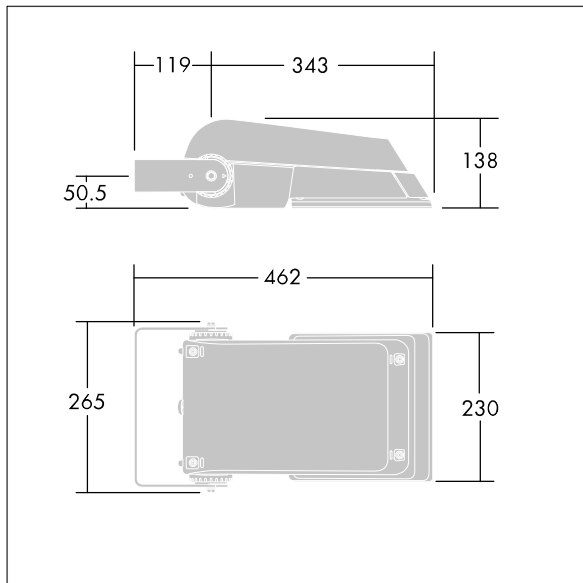

Areaflood Pro

96644836 AFP S 36L70-740 A5 BS 3550 PM CL1 GY

ISO 9223 C5		IP66	IK08					T _a -25 +35
----------------	--	------	------	--	--	--	--	---------------------------

Areaflood Pro

A compact, lightweight, general purpose LED area floodlight. With small body, driving 36 LEDs at 700mA with asymmetrical 50° light distribution. IP66, IK08, Class I electrical. Body: die-cast aluminium (EN AC-44300), Light grey 150 sanded textured (close to RAL9006).. Enclosure: 4mm thick toughened glass. Reversible mounting stirrup supplied, Equipped with Mini Photocell. Complete with 4000K LED.

Not compatible with UrbaSens systems.

Dimensions: 462 x 265 x 139 mm
 Luminaire input power: 77 W
 Luminaire luminous flux: 11281 lm
 Luminaire efficacy: 147 lm/W
 weight: 6.37 kg
 Scx: 0.05 m²

TLG_AFLP_F_SMALLPDB.jpg