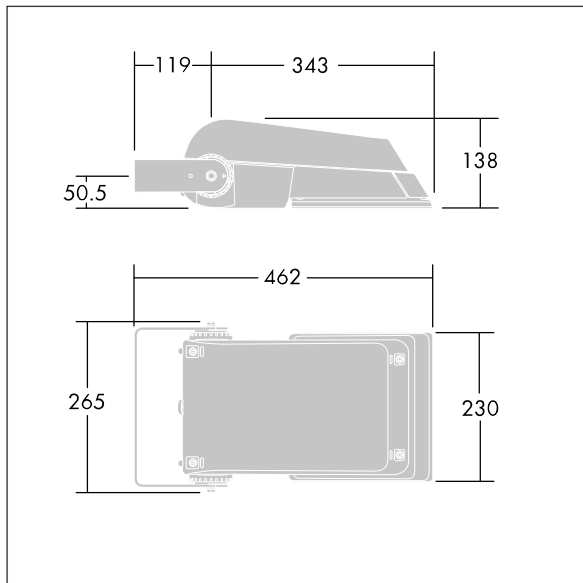

TLG_AFLP_M_SML.wmf

This product contains light sources of energy efficiency class E.