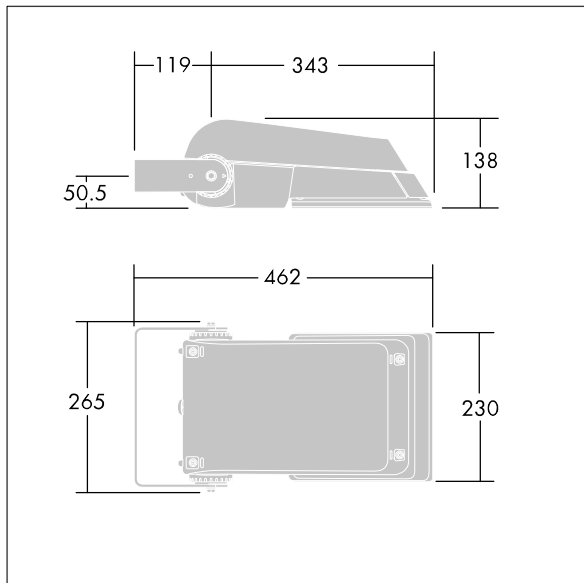

TLG_AFLP_M_SML.wmf

This product contains light sources of energy efficiency class E.