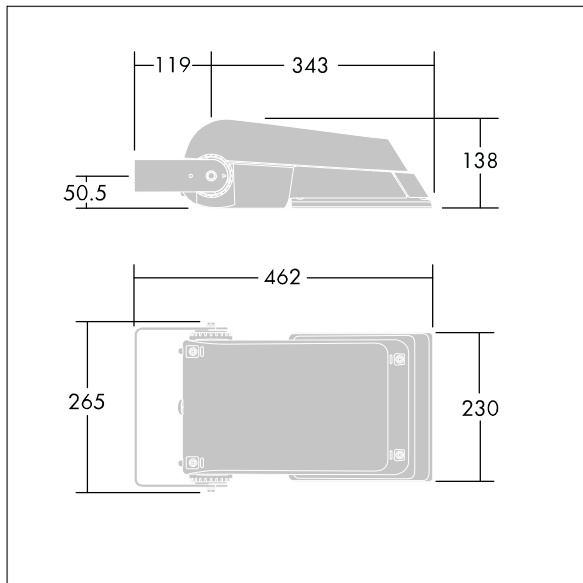

Areaflood Pro

96644820 AFP S 36L70-740 A4 BS 3550 CL1 GY

Areaflood Pro

A compact, lightweight, general purpose LED area floodlight. With small body, driving 36 LEDs at 700mA with asymmetrical 40° light distribution. IP66, IK08, Class I electrical. Body: die-cast aluminium (EN AC-44300), Light grey 150 sanded textured (close to RAL9006).. Enclosure: 4mm thick toughened glass. Reversible mounting stirrup supplied, Complete with 4000K LED.

Not compatible with UrbaSens systems.

Dimensions: 462 x 265 x 139 mm
 Luminaire input power: 77 W
 Luminaire luminous flux: 11594 lm
 Luminaire efficacy: 151 lm/W
 weight: 6.3 kg
 Scx: 0.05 m²

TLG_AFLP_F_SMALLPDB.jpg