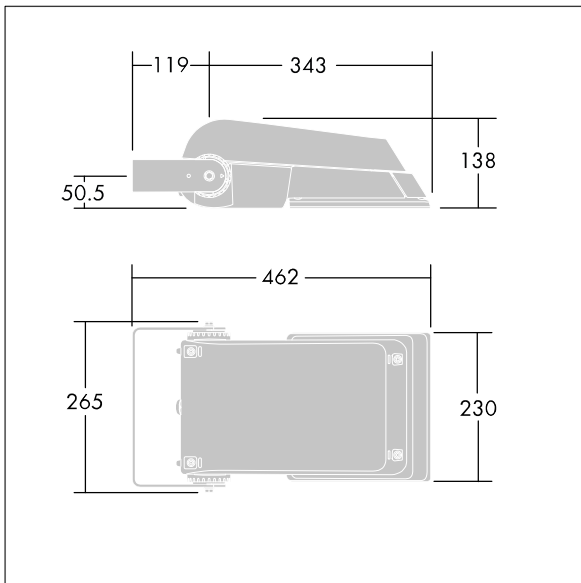

### Areaflood Pro

A compact, lightweight, general purpose LED area floodlight. With small body, driving 36 LEDs at 500mA with Wide Road light distribution. IP66, IK08, Class I electrical. Body: die-cast aluminium (EN AC-44300), Light grey 150 sanded textured (close to RAL9006).. Enclosure: 4mm thick toughened glass. Reversible mounting stirrup supplied, Complete with 4000K LED.

Dimensions: 462 x 265 x 139 mm  
 Luminaire input power: 55 W  
 Luminaire luminous flux: 8698 lm  
 Luminaire efficacy: 158 lm/W  
 weight: 6.2 kg  
 Scx: 0.05 m<sup>2</sup>

TLG\_AFLP\_F\_SMALLPDB.jpg