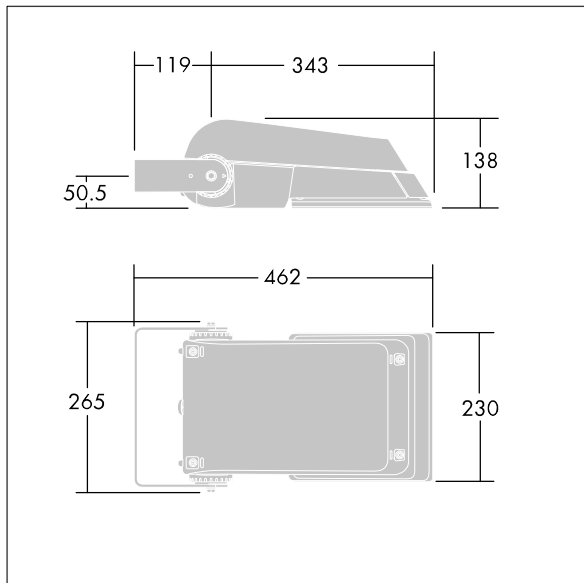

Areaflood Pro

96644794 AFP S 36L50-740 A6 BS 3550 CL1 GY

Areaflood Pro

A compact, lightweight, general purpose LED area floodlight. With small body, driving 36 LEDs at 500mA with asymmetrical 60° light distribution. IP66, IK08, Class I electrical. Body: die-cast aluminium (EN AC-44300), Light grey 150 sanded textured (close to RAL9006).. Enclosure: 4mm thick toughened glass. Reversible mounting stirrup supplied, Complete with 4000K LED.

Not compatible with UrbaSens systems.

Dimensions: 462 x 265 x 139 mm
 Luminaire input power: 55 W
 Luminaire luminous flux: 8605 lm
 Luminaire efficacy: 156 lm/W
 weight: 6.22 kg
 Scx: 0.05 m²

TLG_AFLP_F_SMALLPDB.jpg