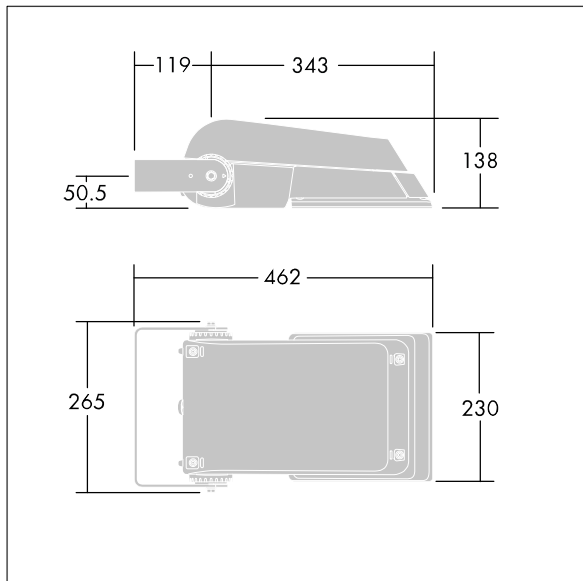

Areaflood Pro

96644789 AFP S 36L35-740 WR HFX CL1 GY

Areaflood Pro

A compact, lightweight, general purpose LED area floodlight. With small body, driving 36 LEDs at 350mA with Wide Road light distribution. IP66, IK08, Class I electrical. Body: die-cast aluminium (EN AC-44300), Light grey 150 sanded textured (close to RAL9006).. Enclosure: 4mm thick toughened glass. Reversible mounting stirrup supplied, Complete with 4000K LED.

Dimensions: 462 x 265 x 139 mm
 Luminaire input power: 39 W
 Luminaire luminous flux: 6354 lm
 Luminaire efficacy: 163 lm/W
 weight: 6.2 kg
 Scx: 0.05 m²

TLG_AFLP_F_SMALLPDB.jpg

TLG_AFLP_M_SML.wmf

This product contains light sources of energy efficiency class E.