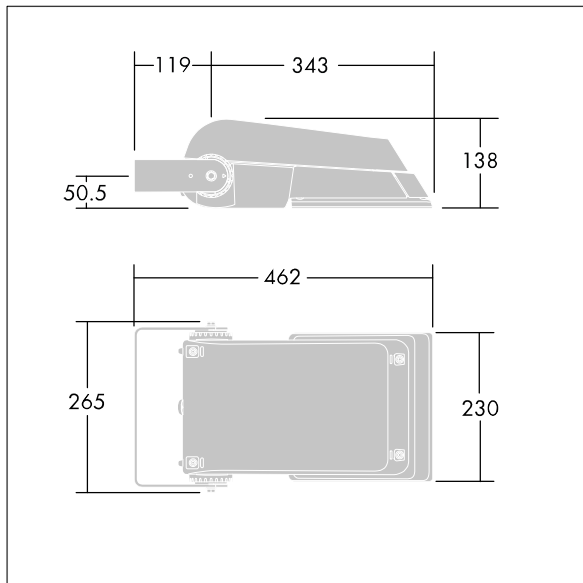

### Areaflood Pro

A compact, lightweight, general purpose LED area floodlight. With small body, driving 36 LEDs at 350mA with Extra Wide Road light distribution. IP66, IK08, Class I electrical. Body: die-cast aluminium (EN AC-44300), Light grey 150 sanded textured (close to RAL9006).. Enclosure: 4mm thick toughened glass. Reversible mounting stirrup supplied, Complete with 4000K LED.

Dimensions: 462 x 265 x 139 mm  
 Luminaire input power: 39 W  
 Luminaire luminous flux: 6321 lm  
 Luminaire efficacy: 162 lm/W  
 weight: 6.2 kg  
 Scx: 0.05 m<sup>2</sup>

TLG\_AFLP\_F\_SMALLPDB.jpg