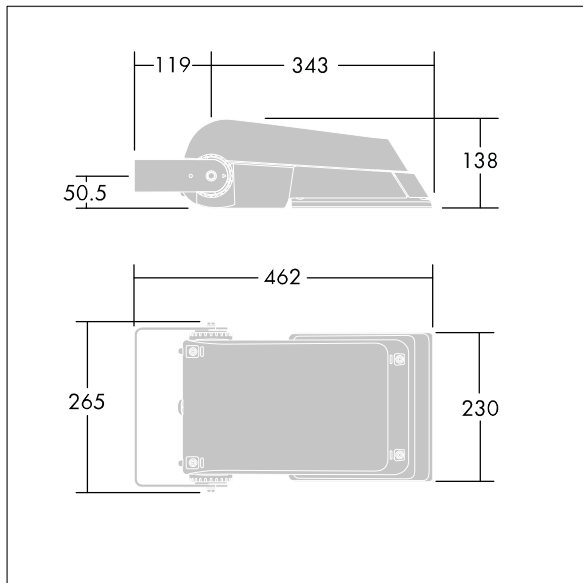

Areaflood Pro

96644787 AFP S 36L35-740 A6 HFX CL1 GY

Areaflood Pro

A compact, lightweight, general purpose LED area floodlight. With small body, driving 36 LEDs at 350mA with asymmetrical 60° light distribution. IP66, IK08, Class I electrical. Body: die-cast aluminium (EN AC-44300), Light grey 150 sanded textured (close to RAL9006).. Enclosure: 4mm thick toughened glass. Reversible mounting stirrup supplied, Complete with 4000K LED.

Dimensions: 462 x 265 x 139 mm
 Luminaire input power: 39 W
 Luminaire luminous flux: 6287 lm
 Luminaire efficacy: 161 lm/W
 weight: 6.2 kg
 Scx: 0.05 m²

TLG_AFLP_F_SMALLPDB.jpg

TLG_AFLP_M_SML.wmf

This product contains light sources of energy efficiency class E.