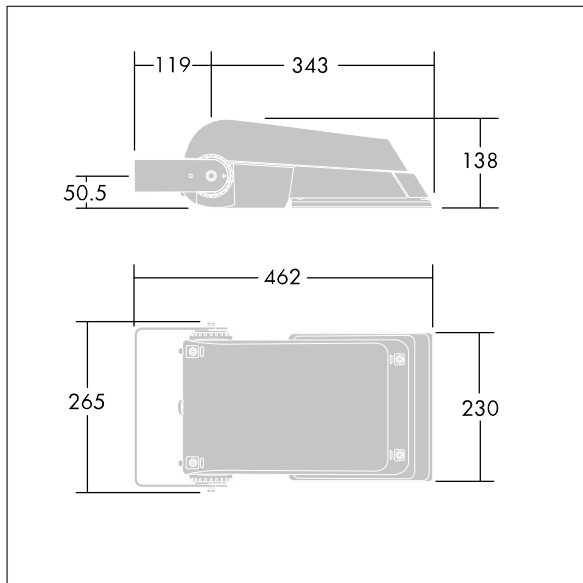

### Areaflood Pro

A compact, lightweight, general purpose LED area floodlight. With small body, driving 36 LEDs at 350mA with asymmetrical 50° light distribution. IP66, IK08, Class I electrical. Body: die-cast aluminium (EN AC-44300), Light grey 150 sanded textured (close to RAL9006).. Enclosure: 4mm thick toughened glass. Reversible mounting stirrup supplied, Complete with 4000K LED.

Dimensions: 462 x 265 x 139 mm  
 Luminaire input power: 39 W  
 Luminaire luminous flux: 6207 lm  
 Luminaire efficacy: 159 lm/W  
 weight: 6.2 kg  
 Scx: 0.05 m<sup>2</sup>

TLG\_AFLP\_F\_SMALLPDB.jpg