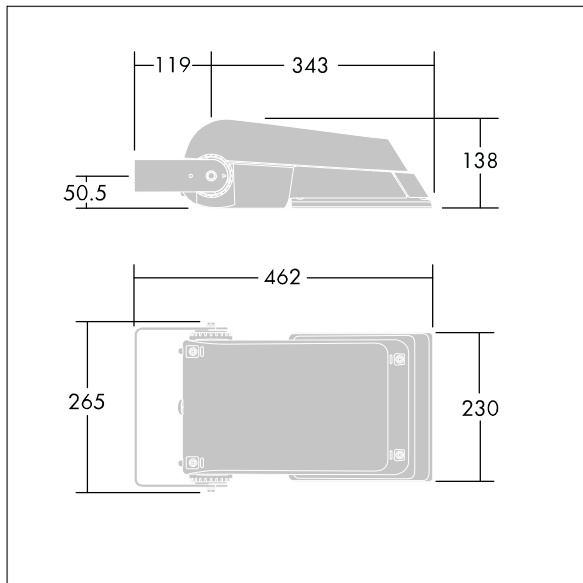

Areaflood Pro

96644774 AFP S 36L35-740 A6 BS 3550 CL1 GY

Areaflood Pro

A compact, lightweight, general purpose LED area floodlight. With small body, driving 36 LEDs at 350mA with asymmetrical 60° light distribution. IP66, IK08, Class I electrical. Body: die-cast aluminium (EN AC-44300), Light grey 150 sanded textured (close to RAL9006).. Enclosure: 4mm thick toughened glass. Reversible mounting stirrup supplied, Complete with 4000K LED.

Not compatible with UrbaSens systems.

Dimensions: 462 x 265 x 139 mm
 Luminaire input power: 39 W
 Luminaire luminous flux: 6287 lm
 Luminaire efficacy: 161 lm/W
 weight: 6.22 kg
 Scx: 0.05 m²

TLG_AFLP_F_SMALLPDB.jpg