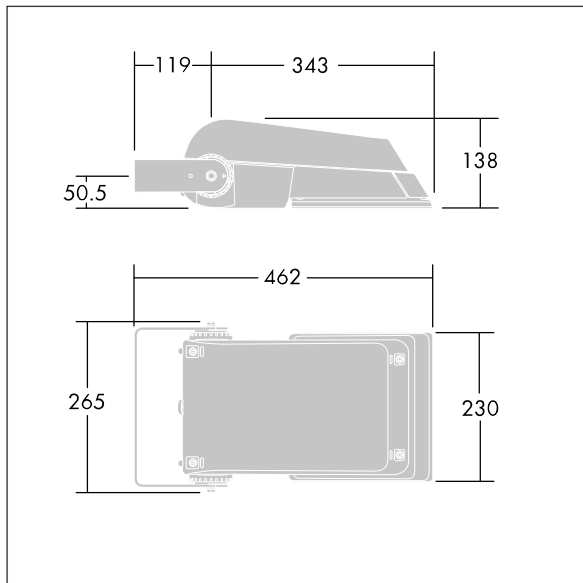

Areaflood Pro

96644770 AFP S 36L35-740 A4 BS 3550 CL1 GY

Areaflood Pro

A compact, lightweight, general purpose LED area floodlight. With small body, driving 36 LEDs at 350mA with asymmetrical 40° light distribution. IP66, IK08, Class I electrical. Body: die-cast aluminium (EN AC-44300), Light grey 150 sanded textured (close to RAL9006).. Enclosure: 4mm thick toughened glass. Reversible mounting stirrup supplied, Complete with 4000K LED.

Not compatible with UrbaSens systems.

Dimensions: 462 x 265 x 139 mm
 Luminaire input power: 39 W
 Luminaire luminous flux: 6379 lm
 Luminaire efficacy: 164 lm/W
 weight: 6.3 kg
 Scx: 0.05 m²

TLG_AFLP_F_SMALLPDB.jpg