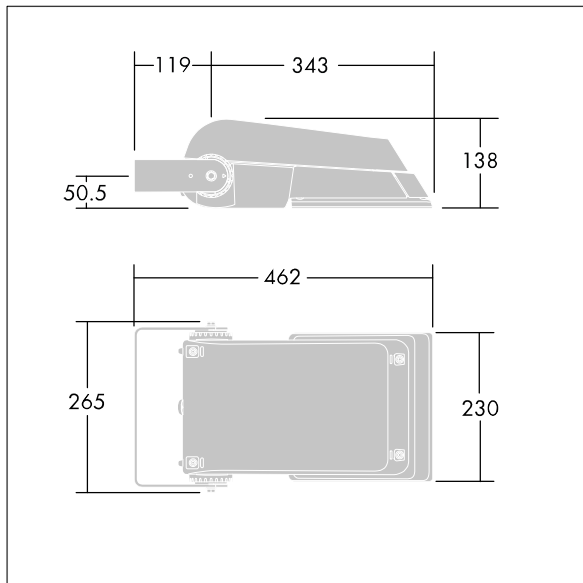

Areaflood Pro

96644769 AFP S 24L70-740 WR HFX CL1 GY

Areaflood Pro

A compact, lightweight, general purpose LED area floodlight. With small body, driving 24 LEDs at 700mA with Wide Road light distribution. IP66, IK08, Class I electrical. Body: die-cast aluminium (EN AC-44300), Light grey 150 sanded textured (close to RAL9006).. Enclosure: 4mm thick toughened glass. Reversible mounting stirrup supplied, Complete with 4000K LED.

Dimensions: 462 x 265 x 139 mm
 Luminaire input power: 52 W
 Luminaire luminous flux: 7832 lm
 Luminaire efficacy: 151 lm/W
 weight: 6.16 kg
 Scx: 0.05 m²

TLG_AFLP_F_SMALLPDB.jpg

TLG_AFLP_M_SML.wmf

This product contains light sources of energy efficiency class D.