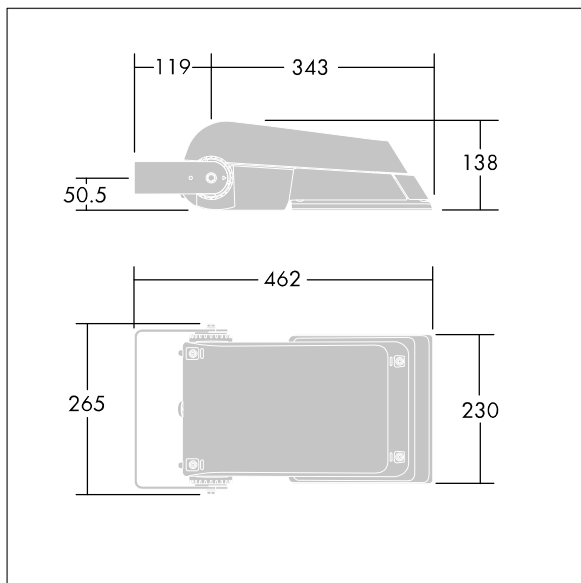

Areaflood Pro

THORN

96644769 AFP S 24L70-740 WR HFX CL1 GY

Areaflood Pro

A compact, lightweight, general purpose LED area floodlight. With small body, driving 24 LEDs at 700mA with Wide Road light distribution. IP66, IK08, Class I electrical. Body: die-cast aluminium (EN AC-44300), Light grey 150 sanded textured (close to RAL9006).. Enclosure: 4mm thick toughened glass. Reversible mounting stirrup supplied, Complete with 4000K LED.

Dimensions: 462 x 265 x 139 mm
Luminaire input power: 52 W
Luminaire luminous flux: 7832 lm
Luminaire efficacy: 151 lm/W
weight: 6.16 kg
Scx: 0.05 m²

TLG_AFLP_F_SMALLPDB.jpg

TLG_AFLP_M_SML.wmf

This product contains light sources of energy efficiency class D.