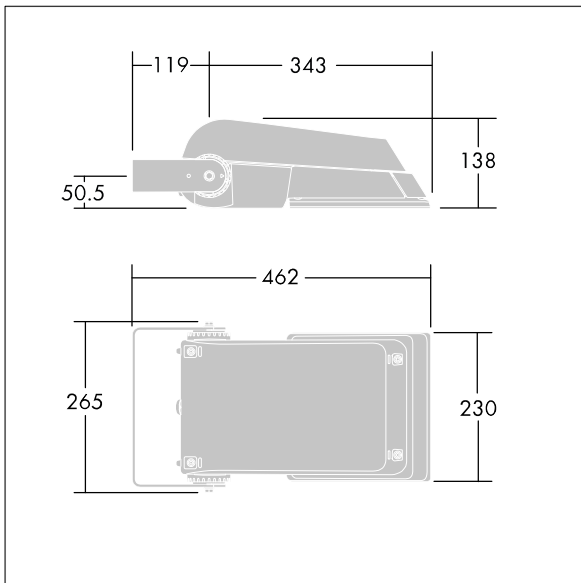

### Areaflood Pro

A compact, lightweight, general purpose LED area floodlight. With small body, driving 24 LEDs at 700mA with Extra Wide Road light distribution. IP66, IK08, Class I electrical. Body: die-cast aluminium (EN AC-44300), Light grey 150 sanded textured (close to RAL9006).. Enclosure: 4mm thick toughened glass. Reversible mounting stirrup supplied, Complete with 4000K LED.

Dimensions: 462 x 265 x 139 mm  
 Luminaire input power: 52 W  
 Luminaire luminous flux: 7790 lm  
 Luminaire efficacy: 150 lm/W  
 weight: 6.16 kg  
 Scx: 0.05 m<sup>2</sup>

TLG\_AFLP\_F\_SMALLPDB.jpg