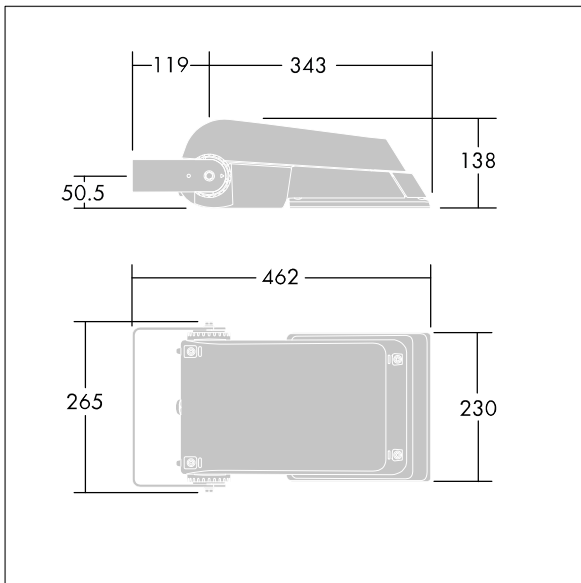

Areaflood Pro

96644765 AFP S 24L70-740 A4 HFX CL1 GY

Areaflood Pro

A compact, lightweight, general purpose LED area floodlight. With small body, driving 24 LEDs at 700mA with asymmetrical 40° light distribution. IP66, IK08, Class I electrical. Body: die-cast aluminium (EN AC-44300), Light grey 150 sanded textured (close to RAL9006).. Enclosure: 4mm thick toughened glass. Reversible mounting stirrup supplied, Complete with 4000K LED.

Dimensions: 462 x 265 x 139 mm
 Luminaire input power: 52 W
 Luminaire luminous flux: 7862 lm
 Luminaire efficacy: 151 lm/W
 weight: 6.2 kg
 Scx: 0.05 m²

TLG_AFLP_F_SMALLPDB.jpg

TLG_AFLP_M_SML.wmf

This product contains light sources of energy efficiency class D.