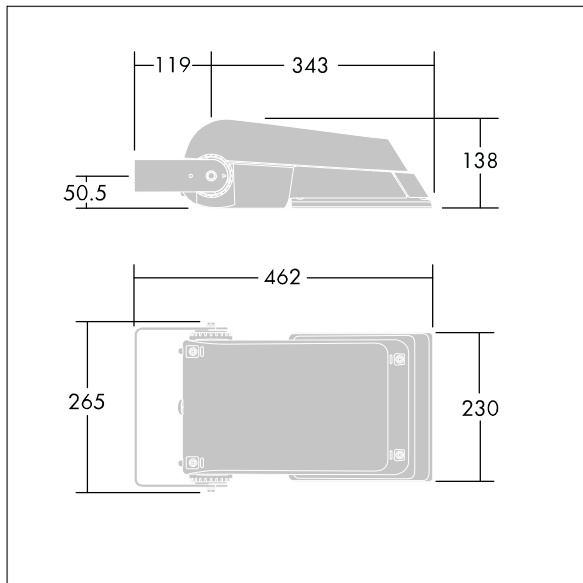

TLG_AFLP_M_SML.wmf

This product contains light sources of energy efficiency class D.