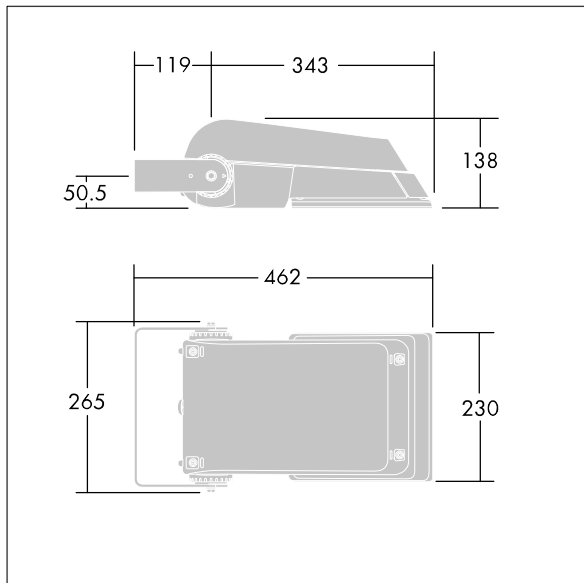

Areaflood Pro

96644738 AFP S 24L50-740 WR BS 3550 CL1 GY

ISO 9223 C5		IP66	IK08		CE			Ta-25 +35
----------------	--	------	------	--	----	--	--	--------------

Areaflood Pro

A compact, lightweight, general purpose LED area floodlight. With small body, driving 24 LEDs at 500mA with Wide Road light distribution. IP66, IK08, Class I electrical. Body: die-cast aluminium (EN AC-44300), Light grey 150 sanded textured (close to RAL9006).. Enclosure: 4mm thick toughened glass. Reversible mounting stirrup supplied, Complete with 4000K LED.

Not compatible with UrbaSens systems.

Dimensions: 462 x 265 x 139 mm
 Luminaire input power: 38 W
 Luminaire luminous flux: 5854 lm
 Luminaire efficacy: 154 lm/W
 weight: 6.18 kg
 Scx: 0.05 m²

TLG_AFLP_F_SMALLPDB.jpg