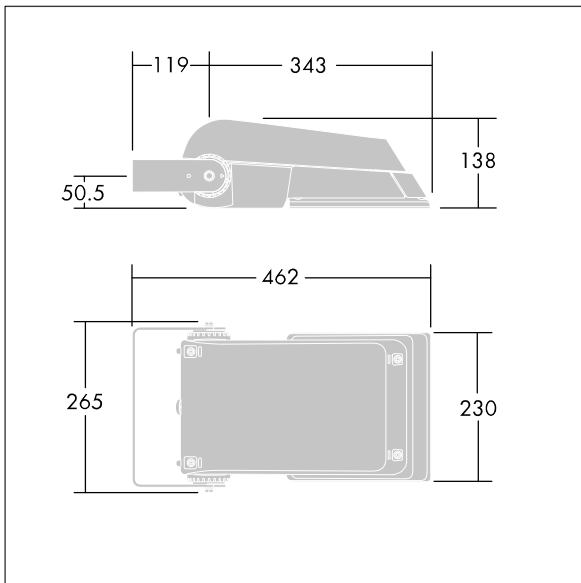

Areaflood Pro

96644734 AFP S 24L50-740 A6 BS 3550 CL1 GY

Areaflood Pro

A compact, lightweight, general purpose LED area floodlight. With small body, driving 24 LEDs at 500mA with asymmetrical 60° light distribution. IP66, IK08, Class I electrical. Body: die-cast aluminium (EN AC-44300), Light grey 150 sanded textured (close to RAL9006).. Enclosure: 4mm thick toughened glass. Reversible mounting stirrup supplied, Complete with 4000K LED.

Not compatible with UrbaSens systems.

Dimensions: 462 x 265 x 139 mm
 Luminaire input power: 38 W
 Luminaire luminous flux: 5792 lm
 Luminaire efficacy: 152 lm/W
 weight: 6.18 kg
 Scx: 0.05 m²

TLG_AFLP_F_SMALLPDB.jpg