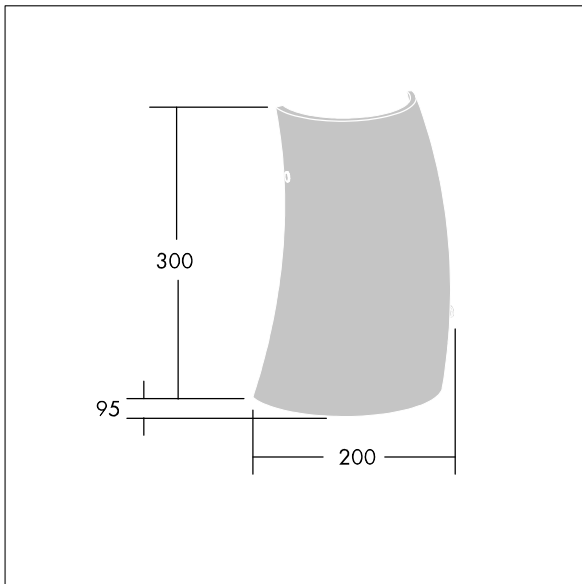

## 96642921 LYRIC DECO LED1550-840 HFI-X MWA-R OP

A stylish, curving tubular wall mounted LED luminaire with DALI dimmable control gear. Class I electrical, IP20. Diffuser: opal glass. Complete with 4000K LED.

Dimensions: 200 x 95 x 300 mm  
 Luminaire input power: 12.4 W  
 Luminaire luminous flux: 1550 lm  
 Luminaire efficacy: 125 lm/W  
 Weight: 1.4 kg

TLG\_LYRD\_F\_WALLPDB.jpg

TLG\_LYRD\_M\_DX\_AP.wmf

This product contains a light source of energy efficiency class C.