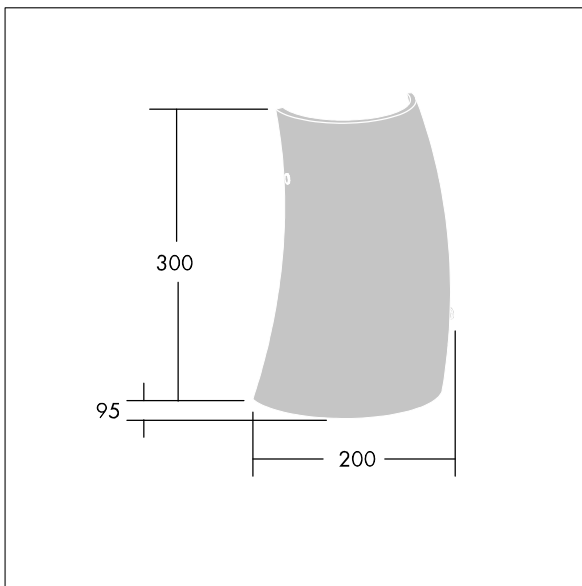

96642919 LYRIC DECO LED1550-830 HFI-X MWA-R OP

A stylish, curving tubular wall mounted LED luminaire with DALI dimmable control gear. Class I electrical, IP20. Diffuser: opal glass. Complete with 3000K LED.

Dimensions: 200 x 95 x 300 mm
 Luminaire input power: 12.4 W
 Luminaire luminous flux: 1550 lm
 Luminaire efficacy: 125 lm/W
 Weight: 1.4 kg

TLG_LYRD_F_WALLPDB.jpg

TLG_LYRD_M_DX_AP.wmf

This product contains a light source of energy efficiency class C.