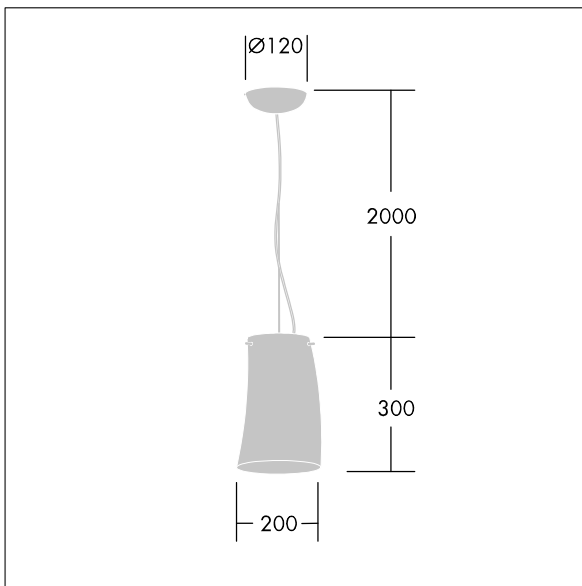

96642769 LYRIC DECO LED1050-840 HF MSU OP

A stylish, curving tubular suspended LED luminaire with fixed output control gear. Class I electrical, IP20. Diffuser: opal glass. Complete with 4000K LED.

Dimensions: Ø200 x 300 mm
 Luminaire input power: 18 W
 Luminaire luminous flux: 1050 lm
 Luminaire efficacy: 58 lm/W
 Weight: 2.2 kg

TLG_LYRD_F_SUSPPDB.jpg

TLG_LYRD_M_SOSP.wmf

This product contains a light source of energy efficiency class E.