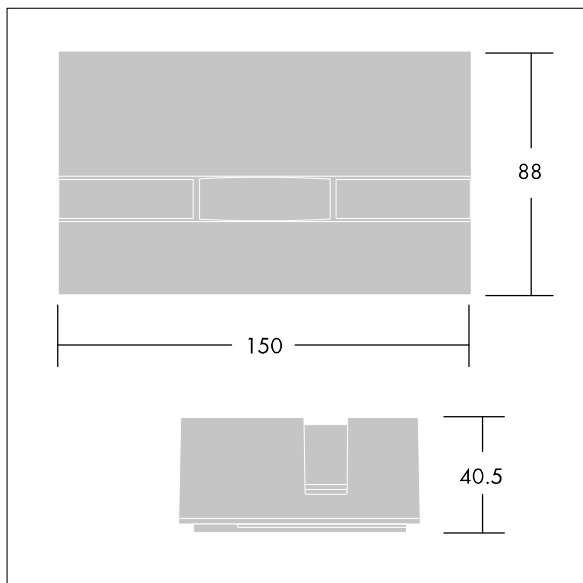

Vioo

96271767 VIOO 1L120 740 LGRY

THORN

Vioo

Small LED floodlight for window surround illumination. 1 LED driven at a constant 1.2A. Body: die-cast aluminium (AB47100) with high corrosion resistance, painted Light grey. Front lens: polycarbonate. Class I electrical, IP65, IK10. Pre-wired with 1,5m H05-RNF cable. Complete with 4000K LED

Dimensions: 150 x 90 x 40 mm
Luminaire input power: 4.7 W
Luminaire luminous flux: 200 lm
Luminaire efficacy: 43 lm/W
Weight: 0.71 kg

TLG_VIOO_F_PDB.jpg

TLG_VIOO_M_LD1.wmf

This product contains a light source of energy efficiency class F.